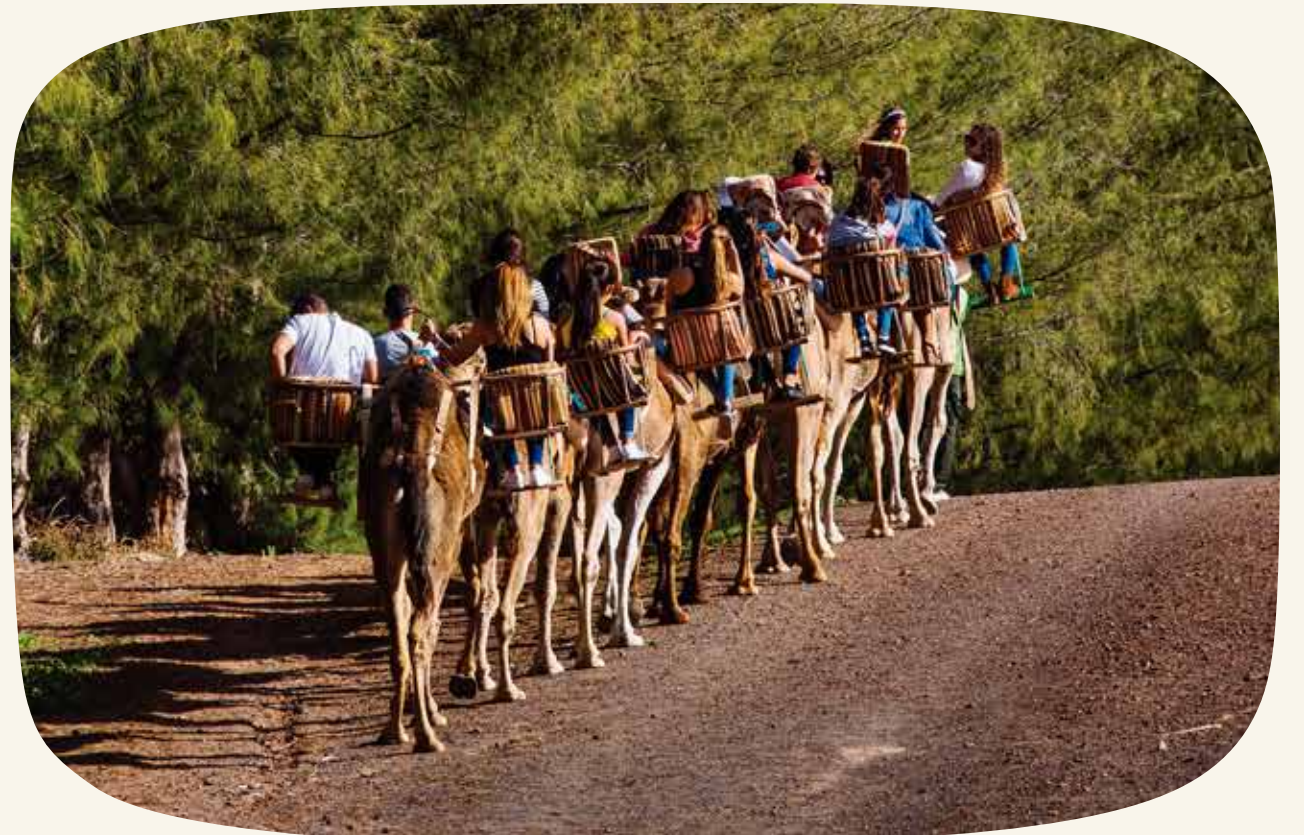

Horarios *Timetable*

ABIERTO *OPEN* 9-18h

**Oasis
Wildlife**
Fuerteventura

EXHIBICIONES EDUCATIVAS EDUCATIONAL EXHIBITIONS

approximately 30min aproximado

**GRATIS
FREE**

Sealions *Live*

Temporalmente cerrado
Temporarily closed

Fauna *Live*

12:20 / 14:10

Birds *Live*

13:20 / 15:00

**MALVARRISCO
RESTAURANT**

9:00 - 17:30

**OASIS MARKET
RESTAURANT**

11:45 - 16:00

**PATIO MAJORERO
RESTAURANT**

Temporalmente cerrado
Temporarily closed

SNACK BARS

**SNACK BAR
LEONES MARINOS**

9:30 - 16:00

**SNACK BAR
FAUNA**

12:00 - 15:30

EXPERIENCES*

**Camel
Experience 1**

10:00 / 10:40 / 11:20 /
12:00 / 12:40 / 13:30 /
14:00 / 14:30 / 15:00 /
15:30 / 16:00

**Camel
Experience 2**

PRÓXIMAMENTE *COMING SOON*

**Lemur
Experience**

11:00 / 11:30 / 12:00 /
12:30 / 13:00 / 13:30 /
14:30 / 15:00 / 15:30

**Sea Lion
Experience**

13:00 / 13:30 / 14:00 /
14:30

*Bajo reserva / Adquiera su ticket en las taquillas
To be booked / Buy your ticket at the cash desk

ECOTOUR

**GRATIS
FREE**

ZOOKEEPER TIME

Alimentación de crías de cocodrilo
Crocodile hatchling feeding

**GRATIS
FREE**

Descubre como desarrollan su
rutina diaria nuestros cuidadores.
*Discover how our zookeepers develop
their daily routine.*

15:50

Sábado *Saturday*

14

0	1	2	3	4	5
SEALIONS LIVE	FAUNA LIVE	PATIO MAJORERO	OASIS BOTANIC	BIRDS LIVE	ELEFANTES ELEPHANTS
12:50	12:55	13:00	13:05	13:10	13:10
13:40	13:45	13:50	13:55	14:00	14:00
14:30	14:35	14:40	14:45	14:50	15:00
15:40	15:45	15:50	15:55	16:00	Fin de trayecto End of route

oasiswildlifefuerteventura.com